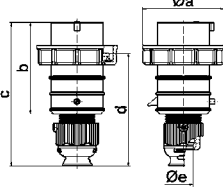

QUICK-CONNECT
MULTI-GRIP

21241

2 MB 94

	16	16	16	32	32	32	A	П	В	Арт. №	шт.
	3	4	5	3	4	5					
ø a	70,0	78,0	86,0	94,0	94,0	101,0	16	3	230	21238	10
b	95,0	95,0	97,0	118,0	118,0	117,0					
c	145,0	145,0	152,0	178,0	178,0	181,0	16	4	400	21349	10
d	111,0	111,0	119,0	136,0	136,0	138,5					
ø e	18,0	18,0	21,0	23,0	23,0	27,0	16	5	400	21239	10
							32	3	230	21240	10
							32	4	400	21351	10
							32	5	400	21241	10