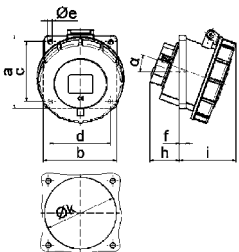

4 MB 22

	16			32			A	П	В	Арт. №	шт.
	3	4	5	3	4	5					
a	85,0	85,0	85,0	85,0	85,0	85,0	16	3	230	12231	10
b	85,0	85,0	85,0	85,0	85,0	85,0					
c	70,0	70,0	70,0	70,0	70,0	70,0	16	4	400	12502	10
d	70,0	70,0	70,0	70,0	70,0	70,0					
e	5,5	5,5	5,5	5,5	5,5	5,5	16	5	400	12084	10
f	8,0	8,0	8,0	8,0	8,0	8,0					
h	30,0	30,0	30,0	50,0	50,0	34,0	32	3	230	12327	10
i	55,0	57,0	59,0	67,0	67,0	69,0					
k	57,0	65,0	70,0	78,0	78,0	78,0	32	4	400	12329	10
l	57,0	65,0	70,0	78,0	78,0	78,0					
α	20°	20°	20°	20°	20°	20°	32	5	400	1264	10

Вилка быстрого монтажа с разгрузкой натяжения кабеля

- Пружинные клеммы QUICK-CONNECT
- Быстроразборный корпус
- Сальник с разгрузкой натяжения кабеля
- Степень защиты IP44

2136