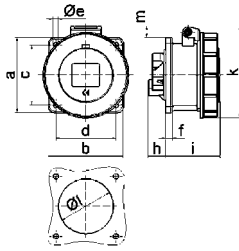

Панельная розетка

- Прямая
- Винтовые клеммы
- фланец 75 x 75 мм
- Степень защиты IP67

1370

4 MB 5

	16			32			A	П	В	Арт. №	шт.
	3	4	5	3	4	5					
a	75,0	75,0	75,0	75,0	75,0	75,0	16	3	230	1372	10
b	75,0	75,0	75,0	75,0	75,0	75,0					
c	60,0	60,0	60,0	60,0	60,0	60,0	16	4	400	1376	10
d	60,0	60,0	60,0	60,0	60,0	60,0					
e	5,5	5,5	5,5	5,5	5,5	5,5	16	5	400	1382	10
f	7,0	7,0	7,0	8,0	8,0	8,0					
h	17,0	26,0	17,0	36,0	36,0	19,0	32	3	230	13024	10
i	57,0	58,0	57,0	65,0	65,0	65,0					
k	76,0	83,0	93,0	100,0	100,0	106,0	32	4	400	13028	10
l	45,0	45,0	55,0	60,0	60,0	60,0					
m	3,5	7,0	11,5	12,0	12,0	17,0	32	5	400	1370	10