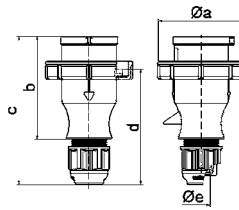

2 MB 130

	16	16	16	32	32	32	A	П	В	Арт. №	шт.
	3	4	5	3	4	5					
a ø	70,0	78,0	86,0	94,0	94,0	101,0	16	3	230	210576	10
b	94,5	98,0	101,0	115,0	115,0	119,0					
c	138,0	142,0	145,0	170,0	170,0	174,0	16	4	400	210583	10
d	105,5	109,5	112,5	128,0	128,0	132,0					
e ø	18,0	18,0	18,0	23,0	23,0	23,0	16	5	400	210589	10
							32	3	230	210594	10
							32	4	400	210601	10
							32	5	400	210607	10

Настенная вилка быстрого монтажа

- Пружинные клеммы QUICK-CONNECT
- Кабельный ввод в верхней (открытый) и
- один в нижней части (закрытый)
- Степень защиты IP44

QUICK-CONNECT