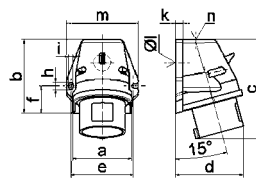

5 MB 44

	16	16	16	32	32	32	A	П	В	Арт. №	шт.
	3	4	5	3	4	5					
a	59,5	72,4	72,4	79,1	79,1	79,1	16	3	230	24423	10
b	90,0	90,0	90,0	92,0	92,0	92,0					
c	120,0	120,0	122,0	134,0	134,0	134,0	16	4	400	24392	10
d	72,0	84,0	84,0	89,0	89,0	89,0					
e	62,0	77,0	77,0	84,0	84,0	84,0	16	5	400	242001	10
f	33,5	33,5	33,5	30,0	30,0	30,0					
h	9,0	9,0	9,0	9,0	9,0	9,0	32	3	230	24402	10
i	5,5	5,5	5,5	5,5	5,5	5,5					
k	8,0	9,0	9,0	9,0	9,0	9,0	32	4	400	24405	10
ø l	21,0	21,0	21,0	21,0	21,0	21,0					
m	72,0	87,0	87,0	94,0	94,0	94,0	32	5	400	242002	10
n	M20	M25	M25	M25	M25	M25