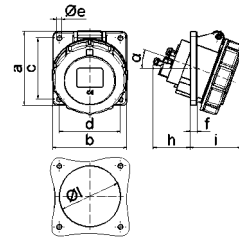

4 MB 114

	16			32			A	П	В	Арт. №	шт.
	3	4	5	3	4	5					
a	85,0	85,0	85,0	85,0	85,0	85,0	16	3	230	12813	10
b	85,0	85,0	85,0	85,0	85,0	85,0					
c	70,0	70,0	70,0	70,0	70,0	70,0	16	4	400	12814	10
d	70,0	70,0	70,0	70,0	70,0	70,0					
e	5,5	5,5	5,5	5,5	5,5	5,5	16	5	400	12817	10
f	8,0	8,0	8,0	8,0	8,0	8,0					
h	46,0	46,0	46,0	61,0	61,0	61,0	32	3	230	12819	10
i	57,0	57,0	60,0	65,0	65,0	69,0					
l	57,0	65,0	70,0	78,0	78,0	78,0	32	4	400	12821	10
α	20°	20°	20°	20°	20°	20°					
							32	5	400	12824	10

QUICK-CONNECT