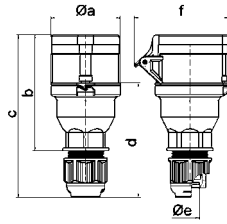

Розетка быстрого монтажа с разгрузкой натяжения кабеля

- Пружинные клеммы QUICK-CONNECT
- Быстроразборный корпус
- Сальник с разгрузкой натяжения кабеля
- Kontex контакт
- Степень защиты IP44

QUICK-CONNECT
MULTI-GRIP

3148

3 MB 65

A	16	16	16	32	32	32	A	П	В	Арт. №	шт.
П	3	4	5	3	4	5					
ø a	53,0	60,0	66,0	74,5	74,5	74,5	16	3	230	3126	10
b	100,5	112,5	113,5	133,5	133,5	134,5					
c	141,0	153,0	154,0	186,0	186,0	187,0	16	4	400	3130	10
d	97,5	104,5	105,5	127,5	127,5	128,5					
ø e	18,0	18,0	18,0	23,0	23,0	23,0	16	5	400	3136	10
f	76,0	79,0	86,0	92,0	92,0	97,0					
							32	3	230	3138	10
							32	4	400	3142	10
							32	5	400	3148	10

TLS-разъём с MULTI-GRIP

- Винтовые клеммы
- Кабельный сальник MULTI-GRIP
- Целый корпус
- Степень защиты IP44

MULTI-GRIP

304-TLS