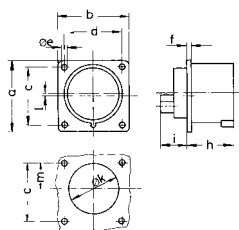

Вилка панельная с пружинными клеммами

- Пружинные клеммы QUICK-CONNECT
- Фланец 75 x 75 мм
- Степень защиты IP44

QUICK-CONNECT

282002

5 MB 85

	16	16	16	32	32	32	A	П	В	Арт. №	шт.
	3	4	5	3	4	5					
a	75,0	75,0	75,0	75,0	75,0	75,0	16	3	230	28111	10
b	75,0	75,0	75,0	75,0	75,0	75,0					
c	60,0	60,0	60,0	60,0	60,0	60,0	16	4	400	28112	10
d	60,0	60,0	60,0	60,0	60,0	60,0					
ø e	5,5	5,5	5,5	5,5	5,5	5,5	16	5	400	282001	10
f	7,0	7,0	7,0	7,0	7,0	7,0					
h	43,0	43,0	43,0	53,0	53,0	53,0	32	3	230	28010	10
i	39,0	39,0	39,0	50,0	50,0	50,0					
ø k	42,0	48,0	61,0	57,0	57,0	60,0	32	4	400	28012	10
l	-	-	5,0	2,0	2,0	-					
m	30,0	30,0	25,0	28,0	28,0	30,0	32	5	400	282002	10

Вводная вилка с фланцем

- Винтовые клеммы
- Фланец 75 x 75 мм
- Никелированные контакты
- Степень защиты IP44

2815

2815

5 MB 39

	16	16	16	32	32	32	A	П	В	Арт. №	шт.
	3	4	5	3	4	5					
a	75,0	75,0	75,0	75,0	75,0	75,0	16	3	230	2817	10
b	75,0	75,0	75,0	75,0	75,0	75,0					
c	60,0	60,0	60,0	60,0	60,0	60,0	16	4	400	2831	10
d	60,0	60,0	60,0	60,0	60,0	60,0					
e ø	5,5	5,5	5,5	5,5	5,5	5,5	16	5	400	2814	10
f	7,0	7,0	7,0	7,0	7,0	7,0					
h	43,0	43,0	43,0	53,0	53,0	53,0	32	3	230	2827	10
i	24,0	24,0	24,0	30,0	30,0	30,0					
ø k	42,0	48,0	61,0	57,0	57,0	57,0	32	4	400	2830	10
l	-	-	5,0	2,0	2,0	-					
m	30,0	30,0	25,0	28,0	28,0	30,0	32	5	400	2815	10